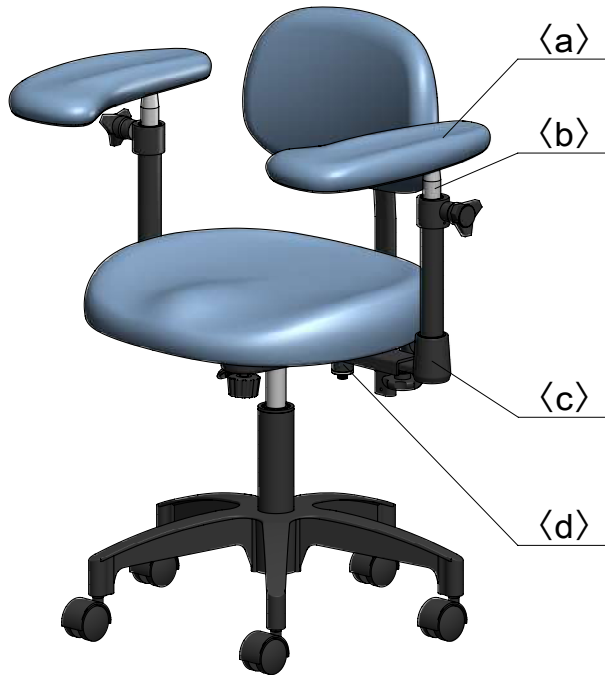

## Four modes on arm multi-functional adjustment:

a. Fully rotational arms that can be locked to desired position.

b. Arms height adjustment.

c. Arms width adjustment.

d. Free floating swing rotational movement of arms for ideal working positions.

## Four modes adjustment on stool:

1. Seat with 6 degrees of forward tilt and 6 degrees rearward.
2. Back with 21 degrees of movement with 11 degrees forward and 10 degrees rearward.
3. Back with height adjustment.
4. Seat with height adjustment.