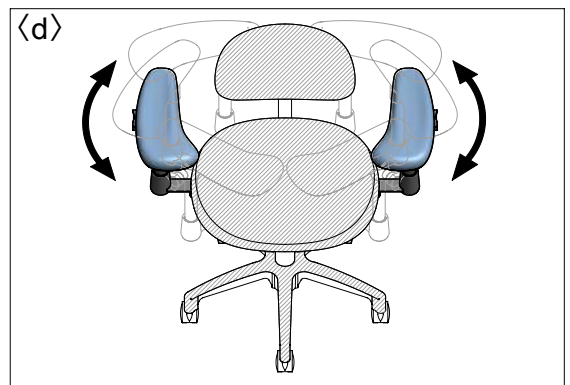

## Four modes on arm multi-functional adjustment:

a. Fully rotational arms that can be locked to desired position.

b. Arms height adjustment.

c. Arms width adjustment.

d. Free floating swing rotational movement of arms for ideal working positions.

## Four modes adjustment on stool:

1. Seat with 6 degrees of forward tilt and 6 degrees rearward.
2. Back with 21 degrees of movement with 11 degrees forward and 10 degrees rearward.
3. Back with height adjustment.
4. Seat with height adjustment.