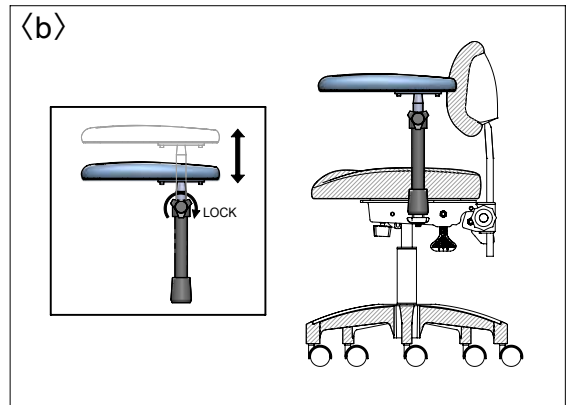

## Four modes on arm multi-functional adjustment:

a. Fully rotational arms that can be locked to desired position.

b. Arms height adjustment.

c. Arms width adjustment.

d. Free floating swing rotational movement of arms for ideal working positions.

## Four modes adjustment on stool:

1. Seat with 6 degrees of forward tilt and 6 degrees rearward.
2. Back with 21 degrees of movement with 11 degrees forward and 10 degrees rearward.
3. Back with height adjustment.
4. Seat with height adjustment.