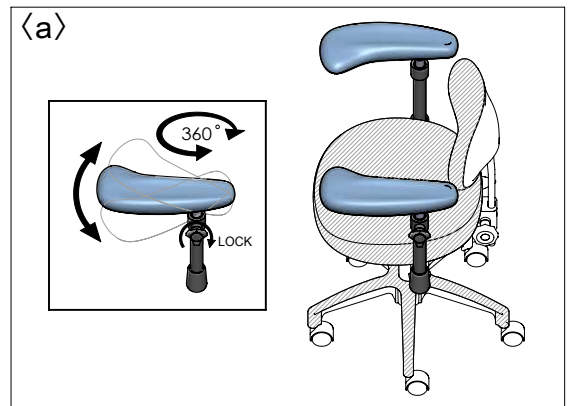

## Four modes on arm multi-functional adjustment:

a. Fully rotational arms that can be locked to desired position.

b. Arms height adjustment.

c. Arms width adjustment.

d. Free floating swing rotational movement of arms for ideal working positions.

## Four modes adjustment on stool:

1. Seat with 6 degrees of forward tilt and 6 degrees rearward.
2. Back with 21 degrees of movement with 11 degrees forward and 10 degrees rearward.
3. Back with height adjustment.
4. Seat with height adjustment.