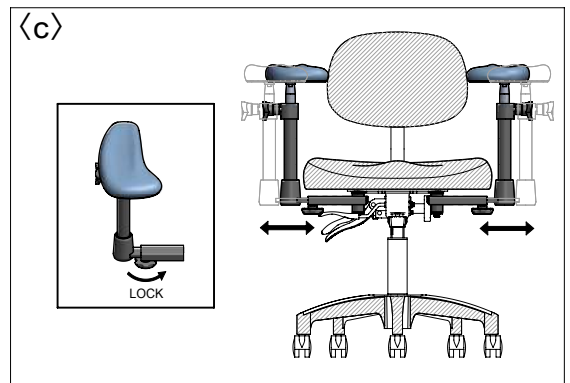

## Four modes on arm multi-functional adjustment:

a. Fully rotational arms that can be locked to desired position.

b. Arms height adjustment.

c. Arms width adjustment.

d. Free floating swing rotational movement of arms for ideal working positions.

## Four modes adjustment on stool:

1. Seat with 6 degrees of forward tilt and 6 degrees rearward.
2. Back with 21 degrees of movement with 11 degrees forward and 10 degrees rearward.
3. Back with height adjustment.
4. Seat with height adjustment.