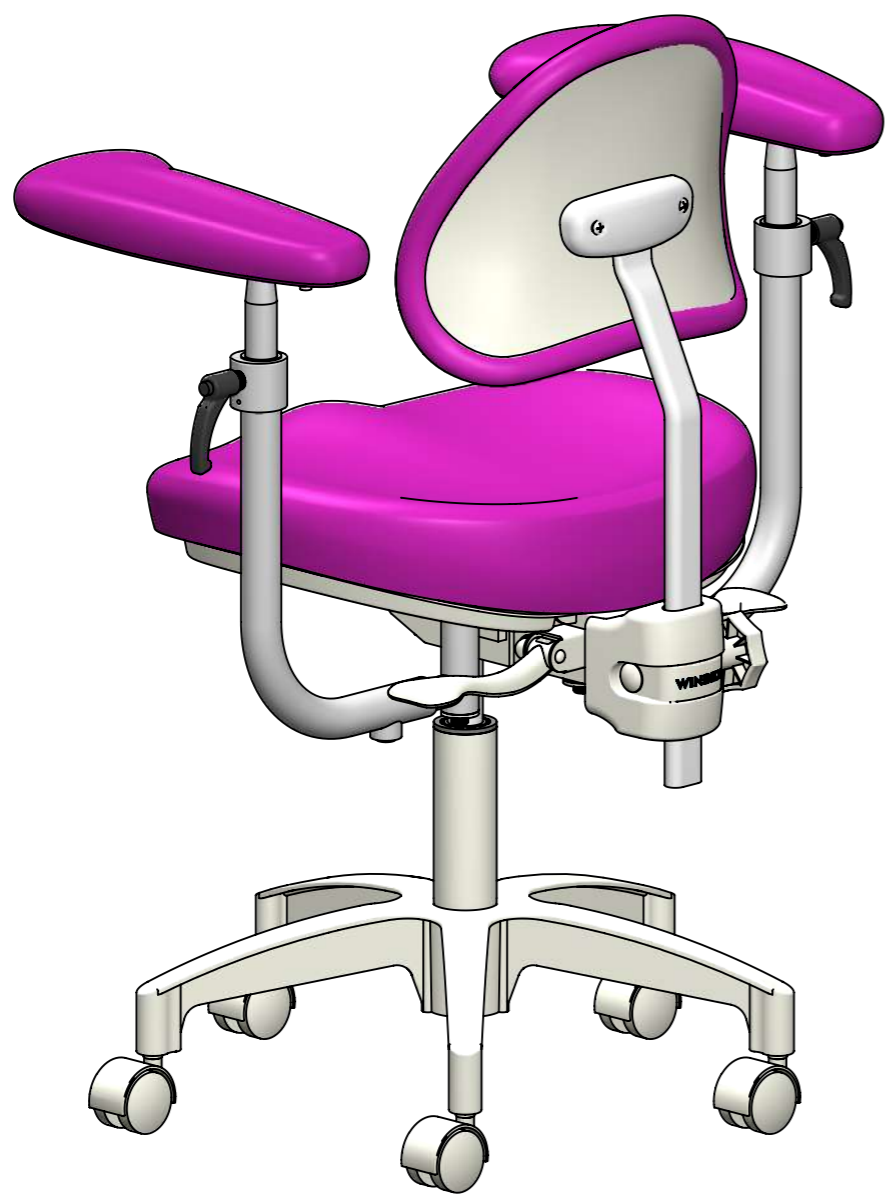

VEGA-MS

Four modes adjustment on stool:

1. Seat with 5 degrees of forward tilt and 6 degrees rearward.
2. Back with 24 degrees of movement with 10 degrees forward and 14 degrees rearward.
3. Back with height adjustment.
4. Seat height adjustment.

a. Fully rotational arms that can be locked by turning knob.

b. Turn lower arm knob anti-clockwise to adjust arm height to desired position and tighten knob to lock.

c. Use alan key(attach) to adjust armrest width.

d. Free floating swing rotational movement of arms for ideal working positions.