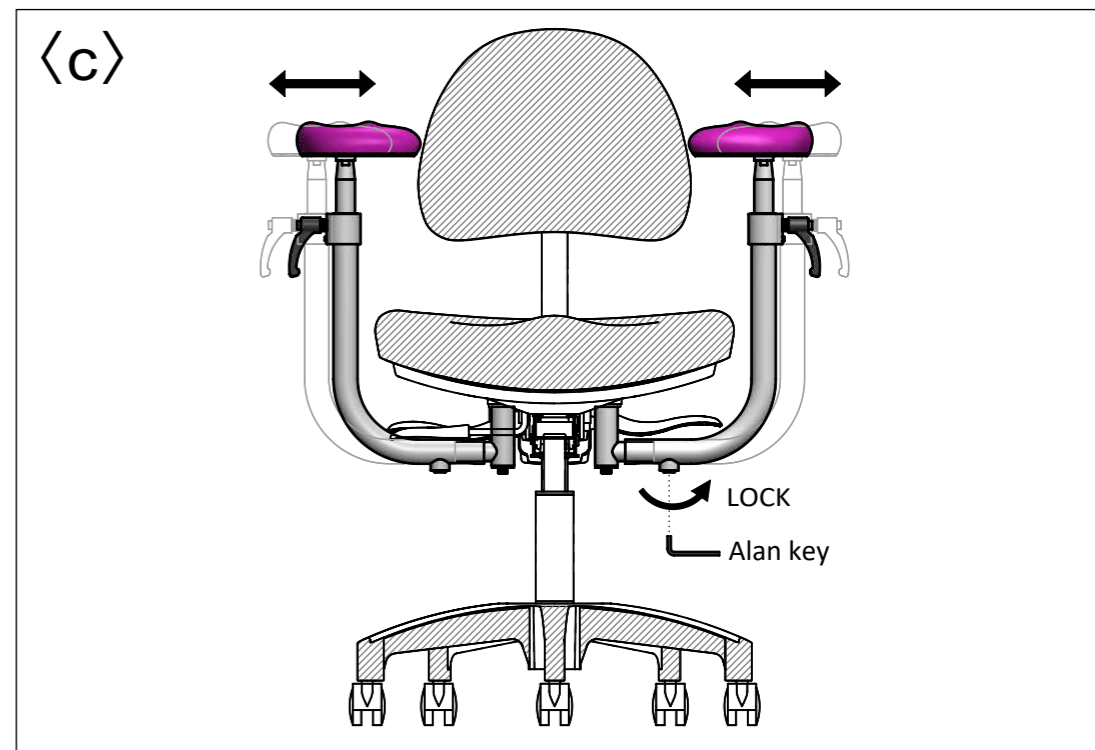

VEGA-MS

Four modes adjustment on stool:

1. Seat with 5 degrees of forward tilt and 6 degrees rearward.
2. Back with 24 degrees of movement with 10 degrees forward and 14 degrees rearward.
3. Back with height adjustment.
4. Seat height adjustment.

a. Fully rotational arms that can be locked by turning knob.

b. Turn lower arm knob anti-clockwise to adjust arm height to desired position and tighten knob to lock.

c. Use alan key(attach) to adjust armrest width.

d. Free floating swing rotational movement of arms for ideal working positions.