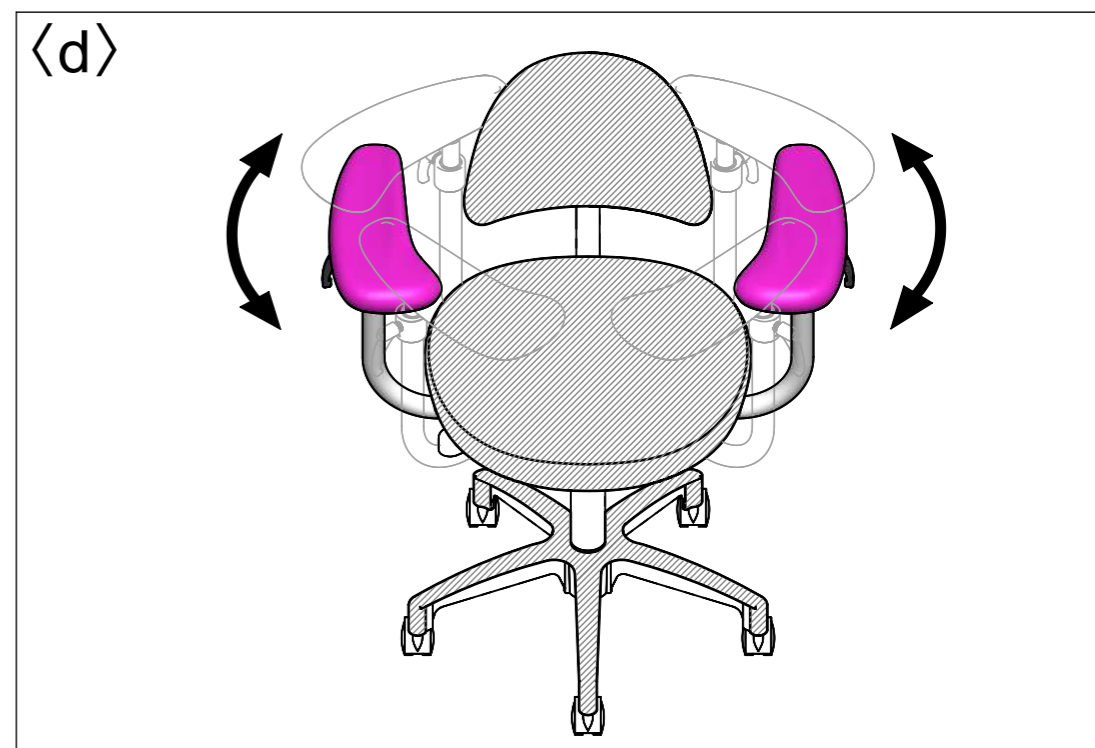

VEGA-MS

Four modes adjustment on stool:

1. Seat with 5 degrees of forward tilt and 6 degrees rearward.
2. Back with 24 degrees of movement with 10 degrees forward and 14 degrees rearward.
3. Back with height adjustment.
4. Seat height adjustment.

a. Fully rotational arms that can be locked by turning knob.

b. Turn lower arm knob anti-clockwise to adjust arm height to desired position and tighten knob to lock.

c. Use alan key(attach) to adjust armrest width.