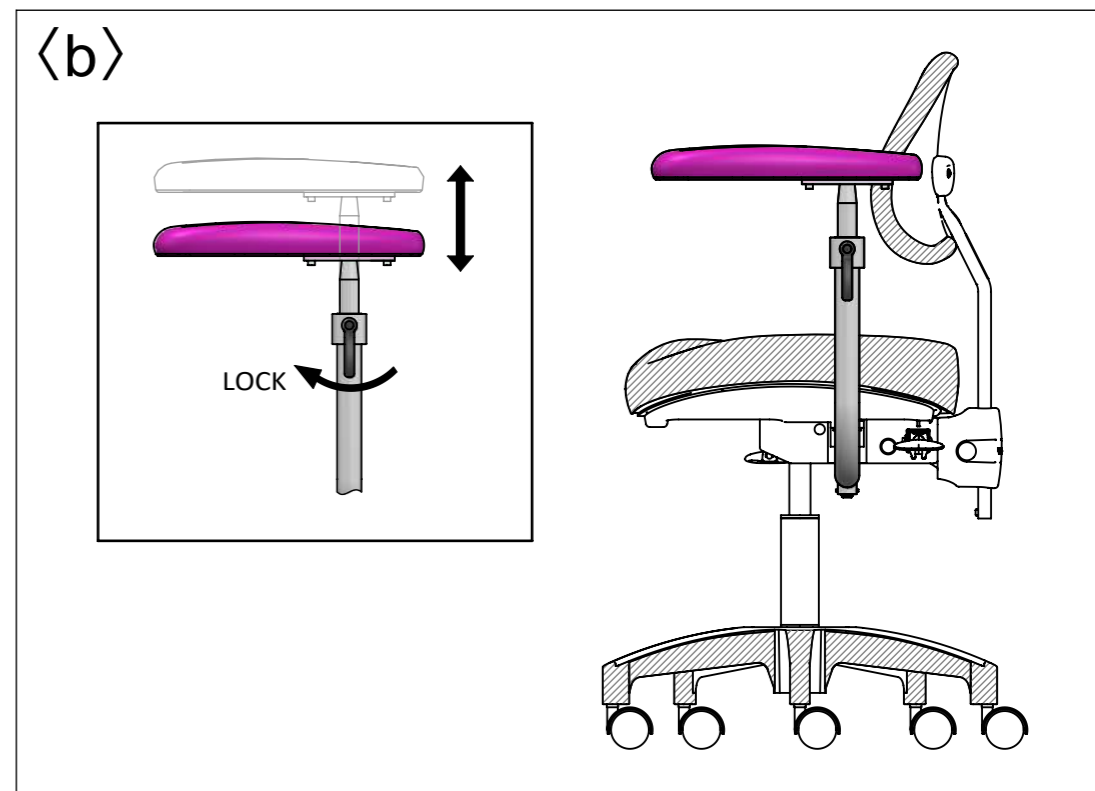

VEGA-MS

Four modes adjustment on stool:

1. Seat with 5 degrees of forward tilt and 6 degrees rearward.
2. Back with 24 degrees of movement with 10 degrees forward and 14 degrees rearward.
3. Back with height adjustment.
4. Seat height adjustment.

a. Fully rotational arms that can be locked by turning knob.

b. Turn lower arm knob anti-clockwise to adjust arm height to desired position and tighten knob to lock.

c. Use alan key(attach) to adjust armrest width.

d. Free floating swing rotational movement of arms for ideal working positions.