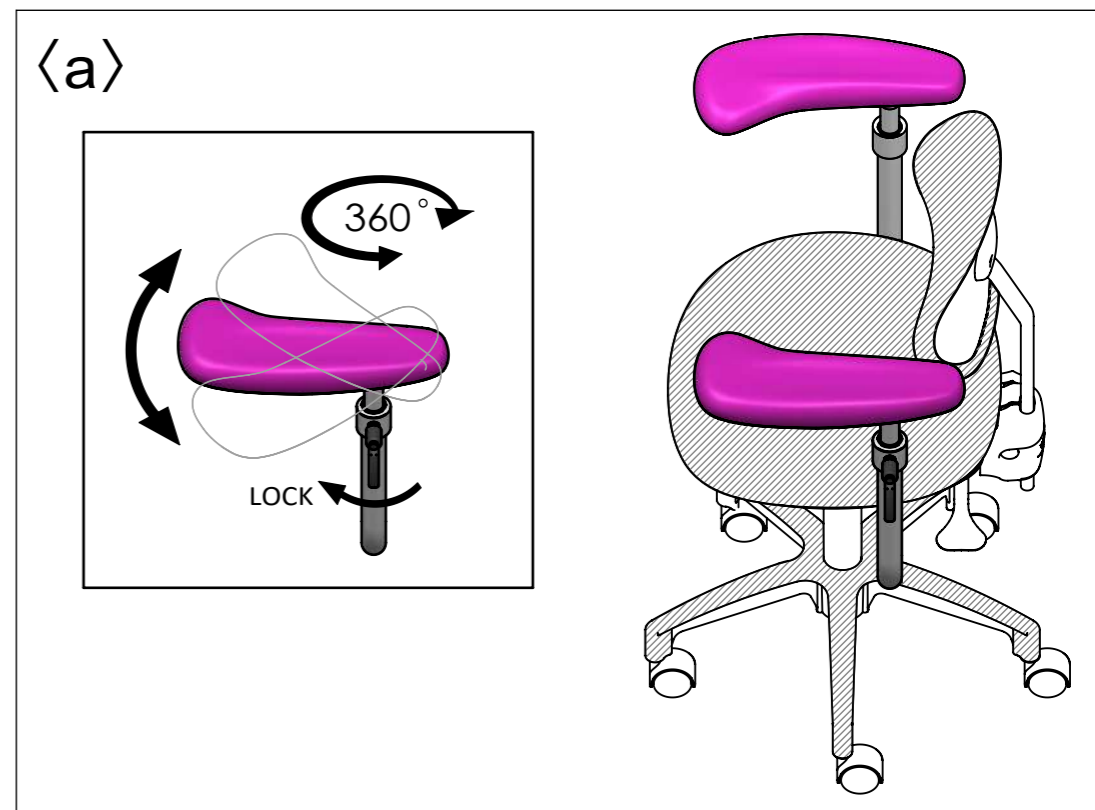

VEGA-MS

Four modes adjustment on stool:

1. Seat with 5 degrees of forward tilt and 6 degrees rearward.
2. Back with 24 degrees of movement with 10 degrees forward and 14 degrees rearward.
3. Back with height adjustment.
4. Seat height adjustment.

a. Fully rotational arms that can be locked by turning knob.

b. Turn lower arm knob anti-clockwise to adjust arm height to desired position and tighten knob to lock.

c. Use alan key(attach) to adjust armrest width.