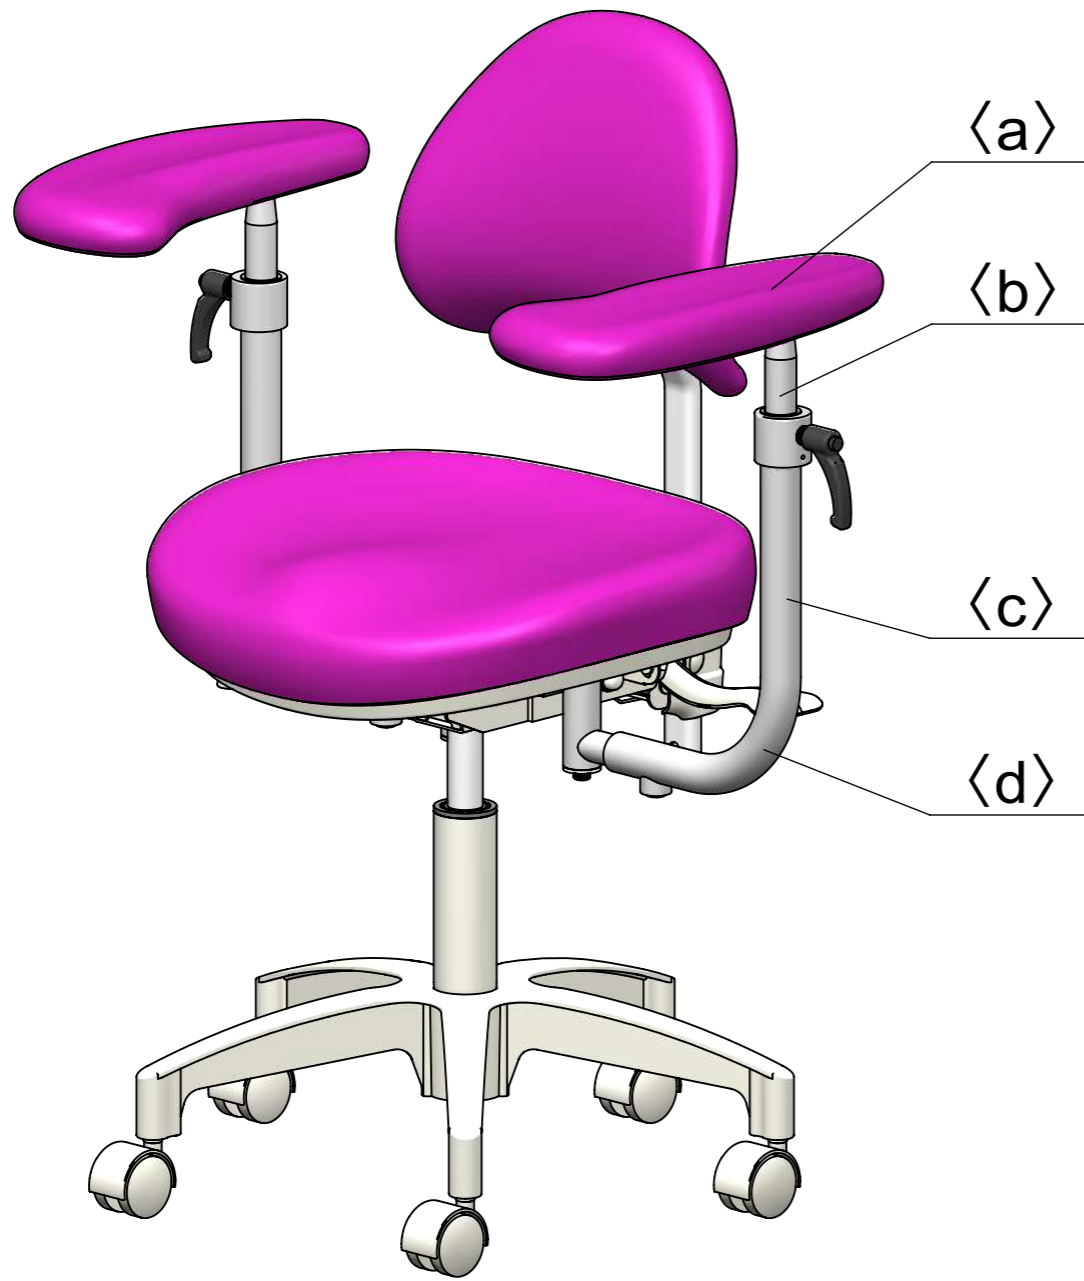

VEGA-MS

Four modes adjustment on stool:

1. Seat with 5 degrees of forward tilt and 6 degrees rearward.
2. Back with 24 degrees of movement with 10 degrees forward and 14 degrees rearward.
3. Back with height adjustment.
4. Seat height adjustment.

a. Fully rotational arms that can be locked by turning knob.

b. Turn lower arm knob anti-clockwise to adjust arm height to desired position and tighten knob to lock.

c. Use alan key(attach) to adjust armrest width.

d. Free floating swing rotational movement of arms for ideal working positions.