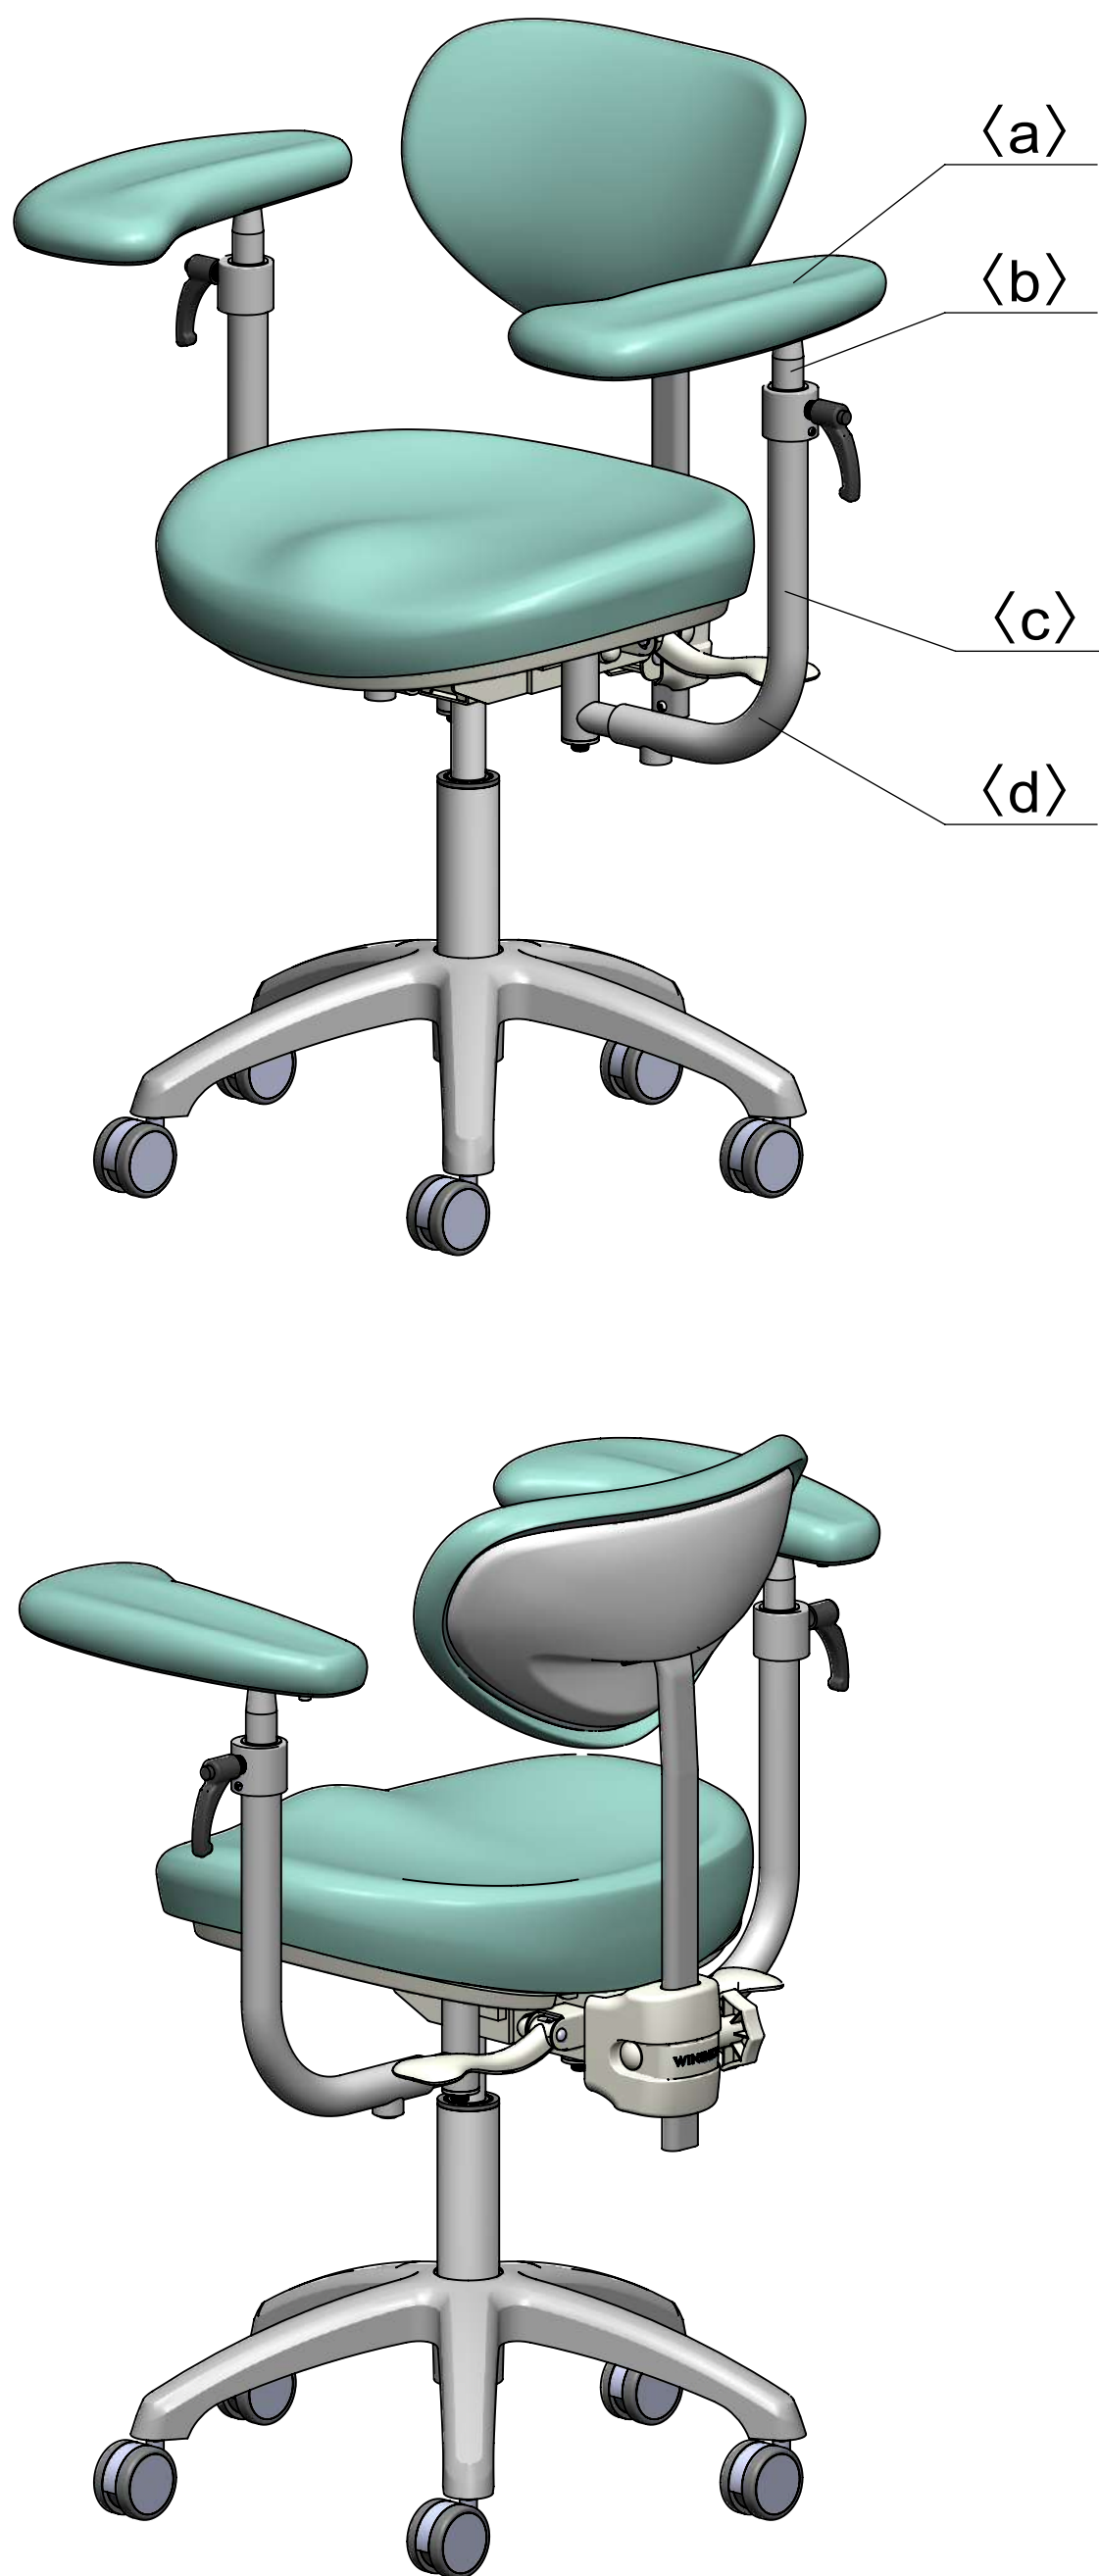

CASA-MS

Four modes on arm multi-functional adjustment:

a. Fully rotational arms that can be locked by turning knob.

b. Turn lower arm knob anti-clockwise to adjust arm height to desired position and tighten knob to lock.

d. Free floating swing rotational movement of arms for ideal working positions.

Four modes adjustment on stool:

1. Seat with 5 degrees of forward tilt and 6 degrees rearward.
2. Back with 24 degrees of movement with 10 degrees forward and 14 degrees rearward.
3. Back with height adjustment.
4. Seat height adjustment.