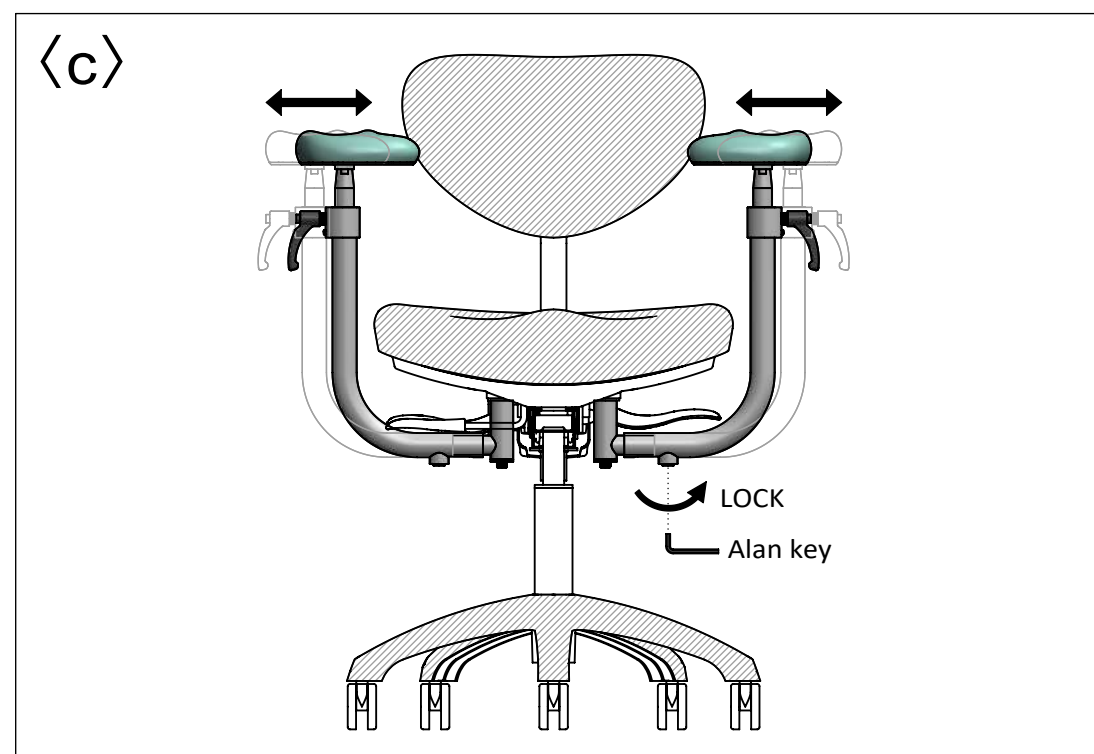

CASA-MS

Four modes on arm multi-functional adjustment:

a. Fully rotational arms that can be locked by turning knob.

b. Turn lower arm knob anti-clockwise to adjust arm height to desired position and tighten knob to lock.

d. Free floating swing rotational movement of arms for ideal working positions.

Four modes adjustment on stool:

1. Seat with 5 degrees of forward tilt and 6 degrees rearward.
2. Back with 24 degrees of movement with 10 degrees forward and 14 degrees rearward.
3. Back with height adjustment.
4. Seat height adjustment.