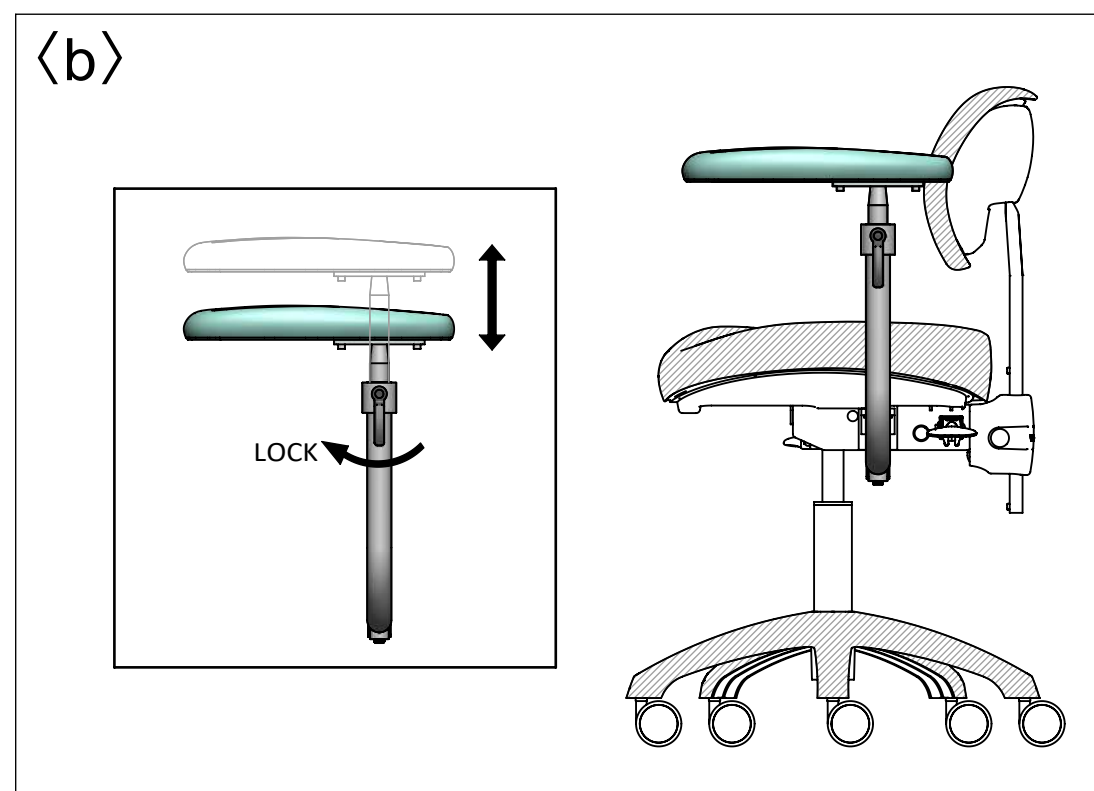

CASA-MS

Four modes on arm multi-functional adjustment:

a. Fully rotational arms that can be locked by turning knob.

b. Turn lower arm knob anti-clockwise to adjust arm height to desired position and tighten knob to lock.

d. Free floating swing rotational movement of arms for ideal working positions.

Four modes adjustment on stool:

1. Seat with 5 degrees of forward tilt and 6 degrees rearward.
2. Back with 24 degrees of movement with 10 degrees forward and 14 degrees rearward.
3. Back with height adjustment.
4. Seat height adjustment.