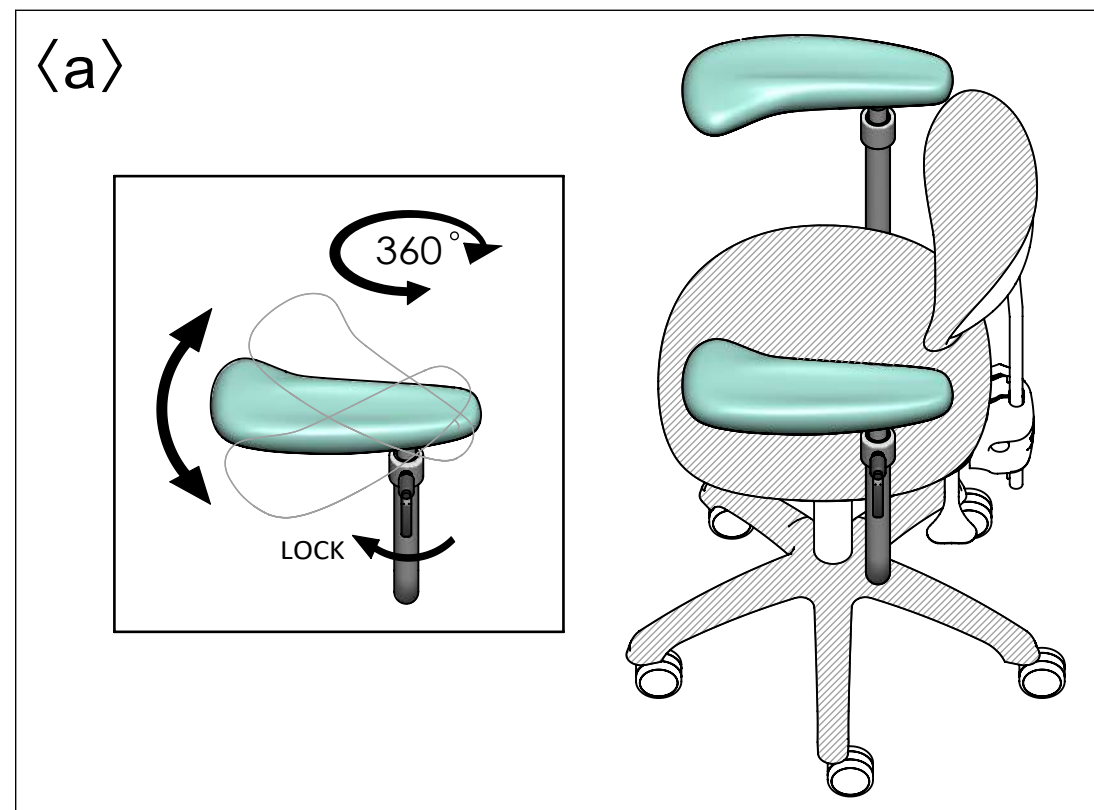

CASA-MS

Four modes on arm multi-functional adjustment:

a. Fully rotational arms that can be locked by turning knob.

b. Turn lower arm knob anti-clockwise to adjust arm height to desired position and tighten knob to lock.

d. Free floating swing rotational movement of arms for ideal working positions.

Four modes adjustment on stool:

1. Seat with 5 degrees of forward tilt and 6 degrees rearward.
2. Back with 24 degrees of movement with 10 degrees forward and 14 degrees rearward.
3. Back with height adjustment.
4. Seat height adjustment.