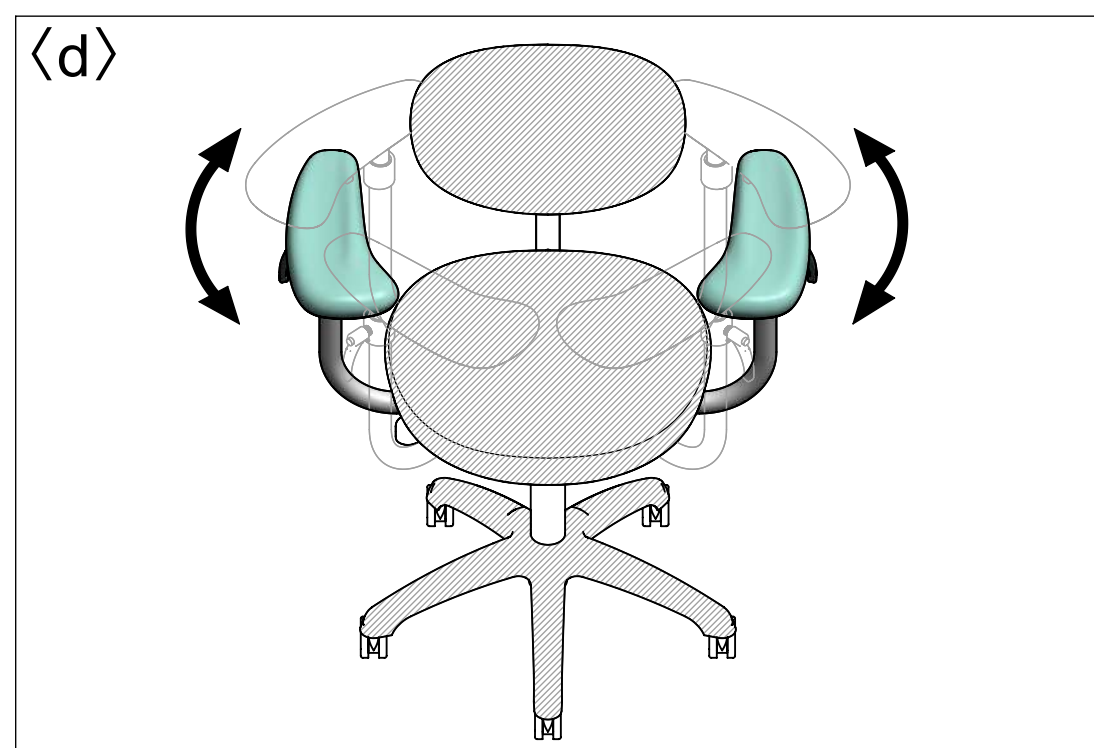

CASA-MS

Four modes on arm multi-functional adjustment:

a. Fully rotational arms that can be locked by turning knob.

b. Turn lower arm knob anti-clockwise to adjust arm height to desired position and tighten knob to lock.

d. Free floating swing rotational movement of arms for ideal working positions.

Four modes adjustment on stool:

1. Seat with 5 degrees of forward tilt and 6 degrees rearward.
2. Back with 24 degrees of movement with 10 degrees forward and 14 degrees rearward.
3. Back with height adjustment.
4. Seat height adjustment.